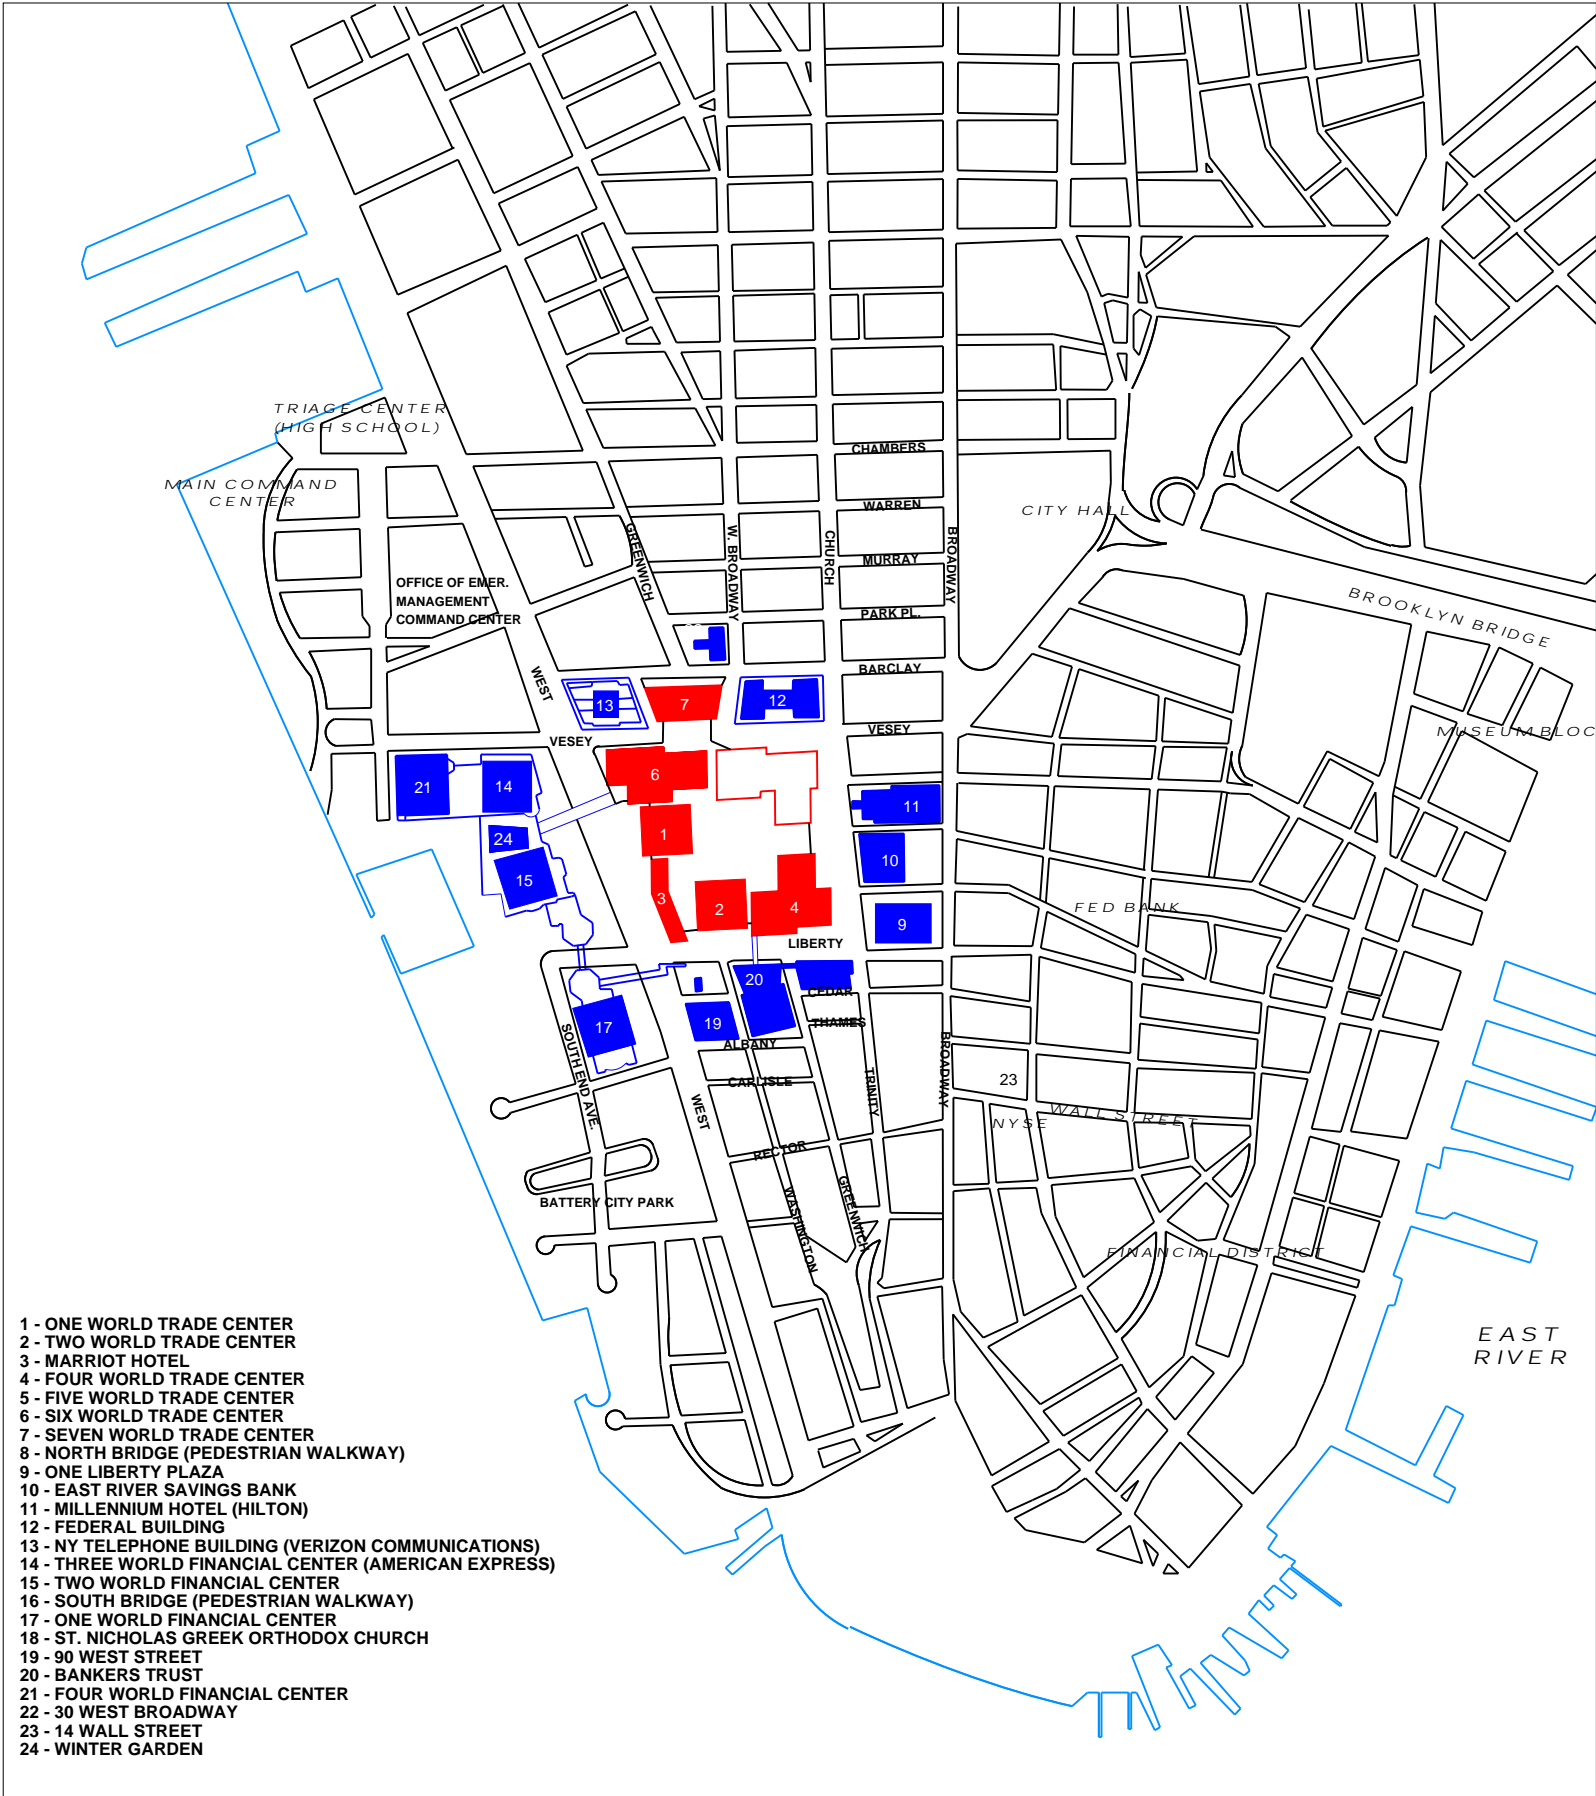

LOWER MANHATTAN - WORLD TRADE CENTER COLLAPSE

- 1 - ONE WORLD TRADE CENTER
- 2 - TWO WORLD TRADE CENTER
- 3 - MARRIOT HOTEL
- 4 - FOUR WORLD TRADE CENTER
- 5 - FIVE WORLD TRADE CENTER
- 6 - SIX WORLD TRADE CENTER
- 7 - SEVEN WORLD TRADE CENTER
- 8 - NORTH BRIDGE (PEDESTRIAN WALKWAY)
- 9 - ONE LIBERTY PLAZA
- 10 - EAST RIVER SAVINGS BANK
- 11 - MILLENNIUM HOTEL (HILTON)
- 12 - FEDERAL BUILDING
- 13 - NY TELEPHONE BUILDING (VERIZON COMMUNICATIONS)
- 14 - THREE WORLD FINANCIAL CENTER (AMERICAN EXPRESS)
- 15 - TWO WORLD FINANCIAL CENTER
- 16 - SOUTH BRIDGE (PEDESTRIAN WALKWAY)
- 17 - ONE WORLD FINANCIAL CENTER
- 18 - ST. NICHOLAS GREEK ORTHODOX CHURCH
- 19 - 90 WEST STREET
- 20 - BANKERS TRUST
- 21 - FOUR WORLD FINANCIAL CENTER
- 22 - 30 WEST BROADWAY
- 23 - 14 WALL STREET
- 24 - WINTER GARDEN